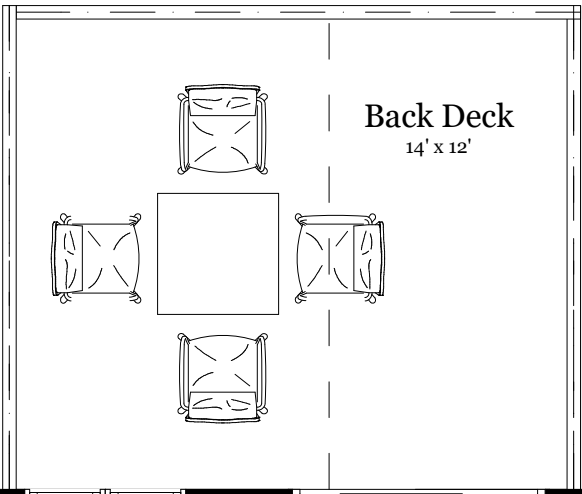

Shown with 8' ceilings & optional sunroom - optional 9' ceilings available

The Hickory B

Full Basement
1555 sqft

Optional Finished Basement Area
920 sqft

Optional Sun Room
18' x 15'

Vaulted Ceiling

Main Floor Plan

Optional 9ft ceilings available

The Hickory B

Full Basement
1555 sqft