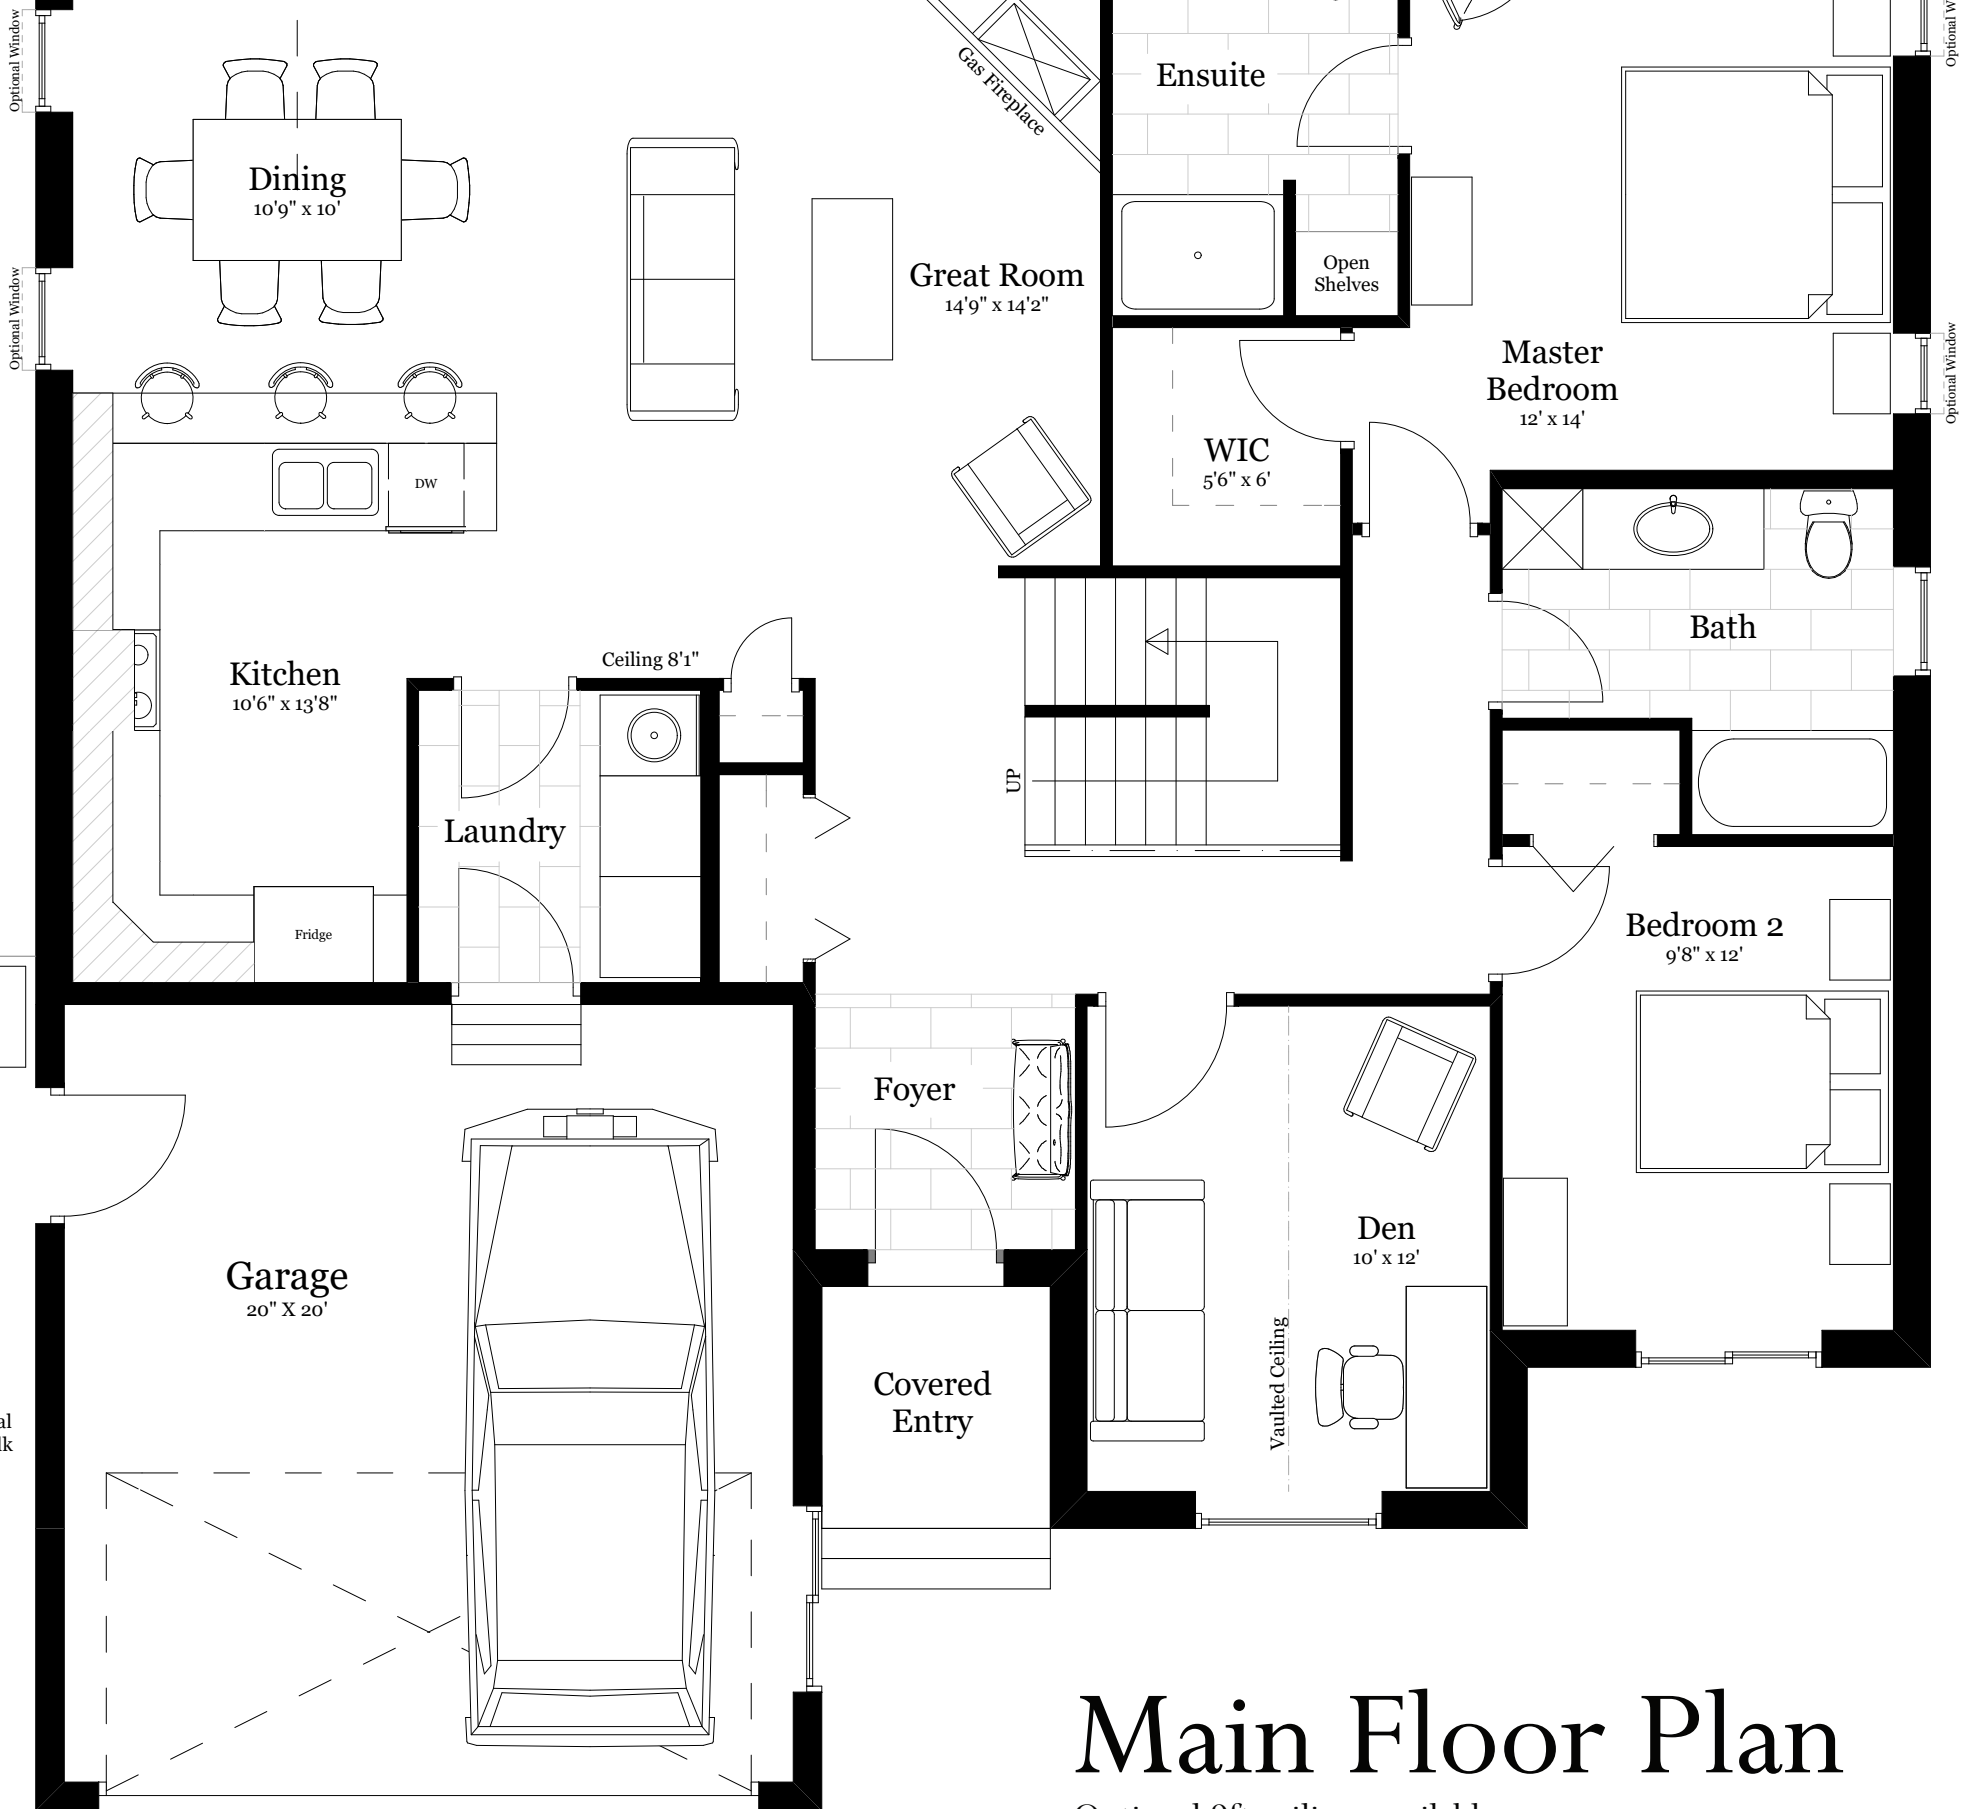

Shown with 8' ceilings & optional sunroom - optional 9' ceilings available

The Hickory B

Full Basement
1555 sqft

Optional Finished Basement Area
920 sqft

Optional Sun Room
18' x 15'

Vaulted Ceiling

Main Floor Plan

Optional 9ft ceilings available

The Hickory B

Full Basement
1555 sqft