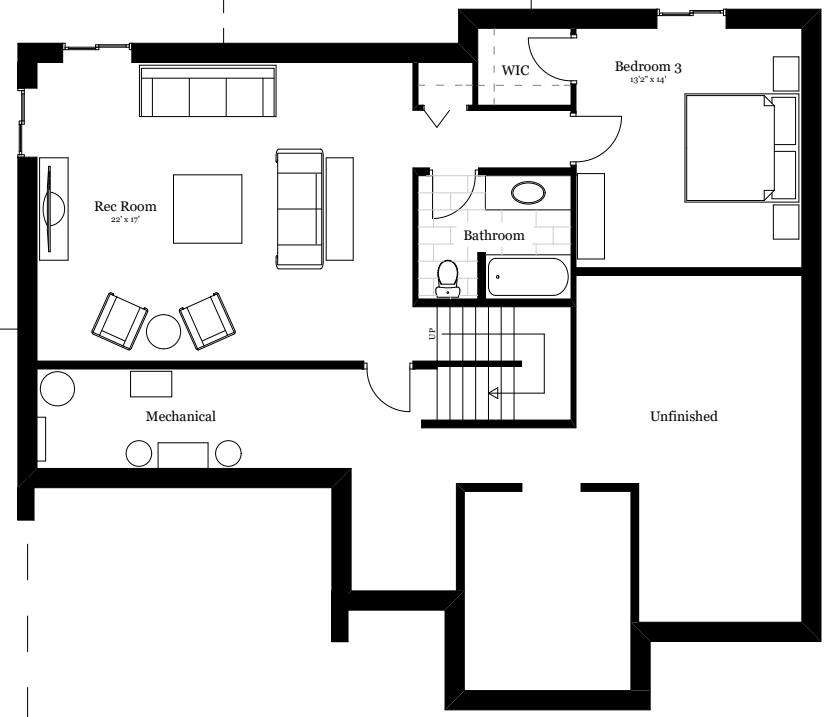

Shown with 8' ceilings & optional sunroom - optional 9' ceilings available

The Hickory B

Full Basement
1555 sqft

Optional Finished Basement Area
920 sqft

Optional Sun Room
18' x 15'

Vaulted Ceiling

Main Floor Plan

Optional 9ft ceilings available

The Hickory B

Full Basement
1555 sqft